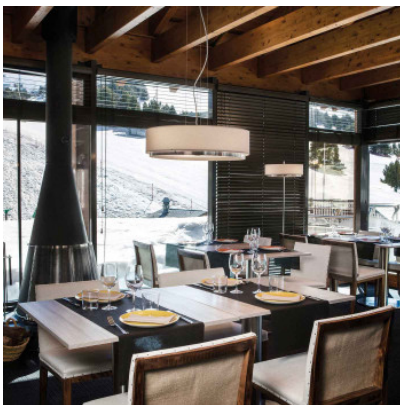

Estiluz Iris T-2714

The suspension Iris T-2714 has a flat shade of PVC coated with polyester weaving, closed with glass diffusers on top and below. Height-adjustable and dimmable.

nickel / black	1.149,00 € -MSRP 1.434,00 €
MPN	027143700N
EAN	8432526172947

nickel / white	1.149,00 € -MSRP 1.434,00 €
MPN	027143700B
EAN	8432526172930

Bulbs	3 x max. 20W E27 compact fluorescent lamps.
Dimensions	Total height with suspension 220 cm, shade diameter 55 cm, shade height 14 cm, canopy diameter 18 cm.