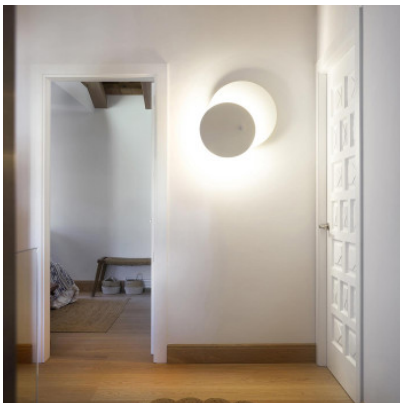

## Estiluz Eclipsi A-3701

The round LED wall lamp Eclipsi A-3701 by Estiluz has a turnable frontal plate and creates dimmable lighting accents. Of metal, dimmable.

---

white	659,00 €-MSRP-828,00-€
MPN	037017470
EAN	8432526280253

---

Bulbs	2 x 20W LED, 2 x 1700 lm, 2700K, CRI>80.
Dimensions	Diameter 69.5 cm, depth 10.5 cm, front plate diameter 53.5 cm.

05.05.2024 4:34:42

All prices shown include 19% VAT for deliveries to Deutschland excluding possible shipping costs.