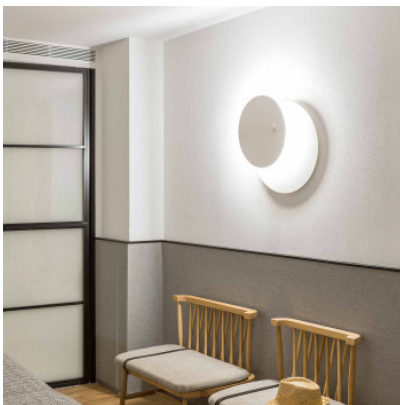

## Estiluz Eclipsi A-3701

The round LED wall lamp Eclipsi A-3701 by Estiluz has a turnable frontal plate and creates dimmable lighting accents. Of metal, dimmable.

---

white	659,00 €-MSRP-828,00-€
MPN	037017470
EAN	8432526280253

---

Bulbs	2 x 20W LED, 2 x 1700 lm, 2700K, CRI>80.
Dimensions	Diameter 69.5 cm, depth 10.5 cm, front plate diameter 53.5 cm.

05.05.2024 4:34:42

All prices shown include 19% VAT for deliveries to Deutschland excluding possible shipping costs.