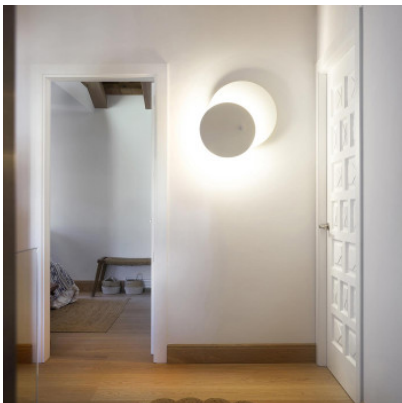

Estiluz Eclipsi A-3700

The LED wall lamp Eclipsi A-3700 by Estiluz consists of two round metallic plates. The front plate can be turned to achieve diverse lighting effects. Dimmable.

white	519,00 €-MSRP-608,00-€
MPN	037007470
EAN	8432526277192

Bulbs	20W LED, 1700 lm, 2700K, CRI>80.
Dimensions	Diameter 50 cm, depth 10.5 cm, front plate diameter 40 cm.

27.04.2024 16:45:40

All prices shown include 19% VAT for deliveries to Deutschland excluding possible shipping costs.