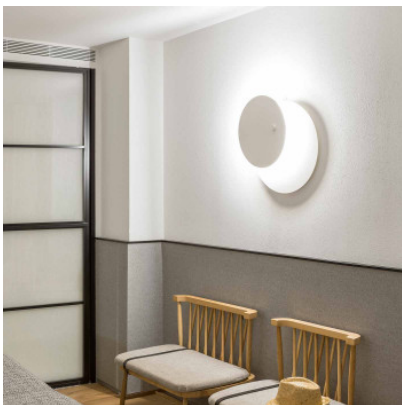

Estiluz Eclipsi A-3700

The LED wall lamp Eclipsi A-3700 by Estiluz consists of two round metallic plates. The front plate can be turned to achieve diverse lighting effects. Dimmable.

white	519,00 €-MSRP-608,00-€
MPN	037007470
EAN	8432526277192

Bulbs	20W LED, 1700 lm, 2700K, CRI>80.
Dimensions	Diameter 50 cm, depth 10.5 cm, front plate diameter 40 cm.

27.04.2024 16:45:40

All prices shown include 19% VAT for deliveries to Deutschland excluding possible shipping costs.