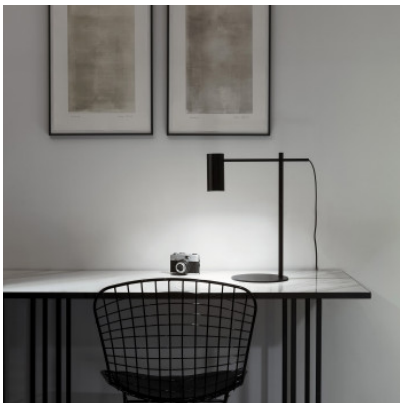

Estiluz Cyls M-3907

The desk-light Cyls M-3907 is made of metal, with a cylindrical head and right-angled structure. The light is directed by modifying the arm's position. On/off switch on the cable.

beige	329,00 €-MSRP-386,00-€
MPN	039075500
EAN	8432526301880

black	329,00 €-MSRP-386,00-€
MPN	039072600
EAN	8432526299507

Bulbs 1 x max. 20W E14 LED lamp.
 Dimensions Height 43.9 cm, depth 35.5 cm, head height 13 cm, head diameter 6 cm, base diameter 20 cm.

23.04.2024 11:19:00