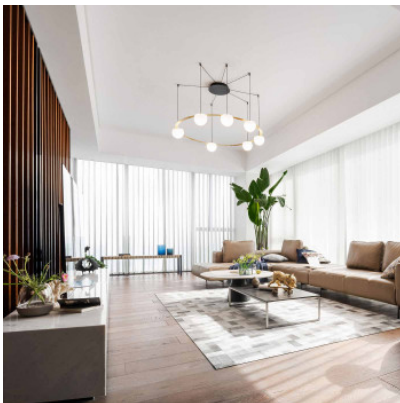

## Estiluz Circ T-3816S

The LED suspension Circ T-3816S by Estiluz consists of a ring-shaped structure, four glass diffusers, each with its own cable, and a round ceiling rose inclusive driver. Dimmable.

black	2.199,00 € <del>MSRP 2.585,00 €</del>
MPN	038162679_26S
matt gold	2.579,00 € <del>MSRP 3.040,00 €</del>
MPN	038166179_26S

**Bulbs** 7 x 6,1W LED, 7 x 565 lm, 2700K, CRI>90.  
**Dimensions** Ring diameter 120 cm, height 21.8 cm, total height with suspension max. 740 cm, total width 131.9 cm, diffuser diameter 16 cm, canopy diameter 30 cm.