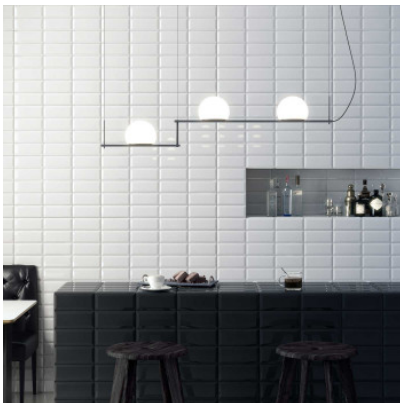

Estiluz Circ T-3716S

The LED suspension Circ T-3716S by Estiluz has three glass diffusers and a straight structure composed of two parts which can also form a right angle. With driver, dimmable.

black	889,00 € -MSRP 1.116,00 €
MPN	037162670_26S
matt gold	1.089,00 € -MSRP 1.359,00 €
MPN	037166170_26S

Bulbs 3 x 6.1W LED, 3 x 565 lm, 2700K, CRI>90.
Dimensions Total width 117.2 cm (arm length 40 cm / 80 cm), height 25.6 cm, total height with suspension max. 210 cm, diffuser diameter 16 cm, canopy width 20 cm, canopy depth 4.3 cm, canopy height 4.15 cm.