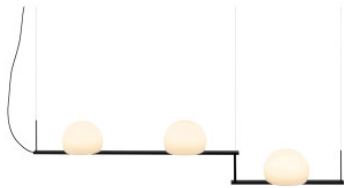

Estiluz Circ T-3716S

The LED suspension Circ T-3716S by Estiluz has three glass diffusers and a straight structure composed of two parts which can also form a right angle. With driver, dimmable.

black	889,00 € -MSRP 1.116,00 €
MPN	037162670_26S
matt gold	1.089,00 € -MSRP 1.359,00 €
MPN	037166170_26S

Bulbs 3 x 6.1W LED, 3 x 565 lm, 2700K, CRI>90.
Dimensions Total width 117.2 cm (arm length 40 cm / 80 cm), height 25.6 cm, total height with suspension max. 210 cm, diffuser diameter 16 cm, canopy width 20 cm, canopy depth 4.3 cm, canopy height 4.15 cm.