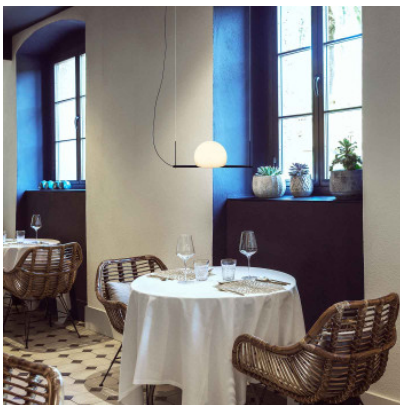

Estiluz Circ T-3714S

The LED suspension Circ T-3714S by Estiluz has a glass diffuser, a straight structure and an elongated ceiling rose with driver. Dimmable.

black	489,00 €-MSRP-578,00-€
MPN	037142670_26S
matt gold	539,00 €-MSRP-640,00-€
MPN	037146170_26S

Bulbs 6.1W LED, 565 lm, 2700K, CRI>90.
Dimensions Width 40 cm, height 14.3 cm, total height with suspension max. 210 cm, diffuser diameter 16 cm, canopy width 20 cm, canopy depth 4.3 cm, canopy height 4.15 cm.