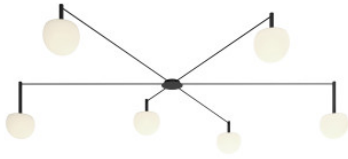

Estiluz Circ R12.4S2M

The LED ceiling lamp Circ R12.4S2M by Estiluz has six glass diffusers which are arranged around a round ceiling rose.

black	1.799,00 € -MSRP 2.116,00 €
MPN	CIRC_R12.4S2M_26R.26

Bulbs	6 x 6.1W LED, 6 x 565 lm, 2700K, CRI>90.
Dimensions	Diffuser diameter 16 cm, diffuser height 12 cm, total height 21.8 cm / 37.3 cm, canopy diameter 12 cm, total width max. 6 x 760 cm.