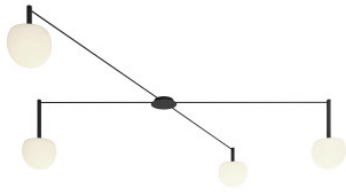

## Estiluz Circ R12.2S2M

The LED ceiling lamp Circ R12.2S2M by Estiluz with four glass diffusers, decentrally mounted around the round ceiling rose.

black	1.269,00 € -MSRP 1.495,00 €
MPN	CIRC_R12.2S2M_26R.26

Bulbs	4 x 6.1W LED, 4 x 565 lm, 2700K, CRI>90.
Dimensions	Diffuser diameter 16 cm, diffuser height 12 cm, total height 21.8 cm / 37.3 cm, canopy diameter 12 cm, total width max. 4 x 760 cm.

03.05.2024 18:36:00