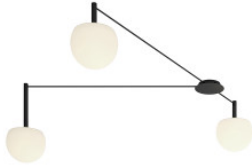

Estiluz Circ R12.2S1M

The LED ceiling lamp Circ R12.2S1M by Estiluz has three glass diffusers which are mounted decentrally around the round ceiling rose.

black	949,00 €-MSRP 1.114,00 €
MPN	CIRC_R12.2S1M_26R.26

Bulbs	3 x 6.1W LED, 3 x 565 lm, 2700K, CRI>90.
Dimensions	Diffuser diameter 16 cm, diffuser height 12 cm, total height 21.8 cm / 37.3 cm, canopy diameter 12 cm, total width max. 3 x 760 cm.