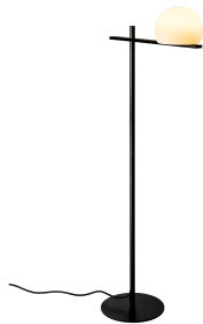

## Estiluz Circ p-3729X

The outdoor floor lamp Circ p-3729X by Estiluz has a diffuser of polyethylene, integrated LED and a rectangular structure. IP55 protection class.

black	659,00 €-MSRP-777,00 €
MPN	037292670X
EAN	8432526294670

rust	689,00 €-MSRP-806,00 €
MPN	037298070X
EAN	8432526291136

Bulbs	8W LED, 554 lm, 2700K, CRI>90.
Dimensions	Total height 117.4 cm, total width 43.5 cm, diffuser diameter 16 cm, diffuser height 12.1 cm, base diameter 25 cm.