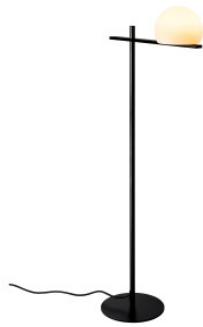

## Estiluz Circ p-3729

The LED floor lamp Circ p-3729 by Estiluz has a rectangular structure and a round diffuser of glass. With on/off switch on the cable.

black	569,00 € -MSRP- 674,00 €
MPN	037292670
EAN	8432526294748

matt gold	749,00 € -MSRP- 884,00 €
MPN	037296170
EAN	8432526294663

Bulbs	8W LED, 554 lm, 2700K, CRI>90.
Dimensions	Total height 117.4 cm, total width 43.5 cm, diffuser diameter 16 cm, diffuser height 12.1 cm, base diameter 25 cm.