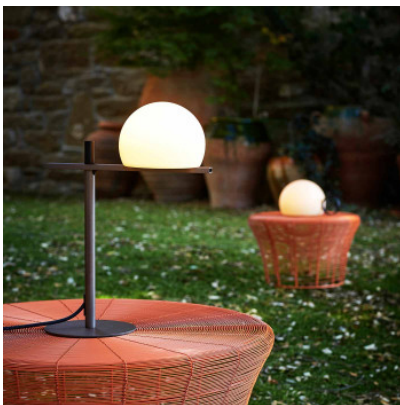

Estiluz Circ M-3728X

The LED table lamp Circ M-3728X by Estiluz is meant for use outside (IP55 protection class) and has a diffuser of polyethylene.

black	459,00 € MSRP 572,00 €
MPN	037282670X
EAN	8432526294571

rust	479,00 € MSRP 597,00 €
MPN	037288070X
EAN	8432526287641

Bulbs 8W LED, 554 lm, 2700K, CRI>90.
 Dimensions Total height 43.8 cm, total width 31.5 cm, diffuser diameter 16 cm, diffuser height 12.1 cm, base diameter 17.5 cm.