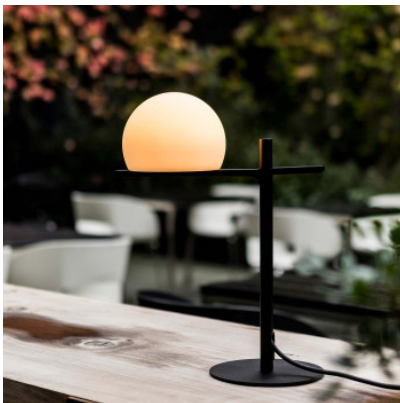

Estiluz Circ M-3728X

The LED table lamp Circ M-3728X by Estiluz is meant for use outside (IP55 protection class) and has a diffuser of polyethylene.

black	459,00 € MSRP 572,00 €
MPN	037282670X
EAN	8432526294571

rust	479,00 € MSRP 597,00 €
MPN	037288070X
EAN	8432526287641

Bulbs 8W LED, 554 lm, 2700K, CRI>90.
 Dimensions Total height 43.8 cm, total width 31.5 cm, diffuser diameter 16 cm, diffuser height 12.1 cm, base diameter 17.5 cm.