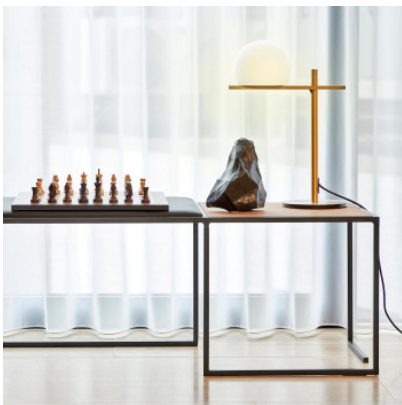

Estiluz Circ M-3728

The LED table lamp Circ M-3728 by Estiluz consists of a rectangular structure and a rounded glass diffuser. With switch on the cable.

black	499,00 €-MSRP-591,00-€
MPN	037282670
EAN	8432526294595

matt gold	629,00 €-MSRP-741,00-€
MPN	037286170
EAN	8432526294564

Bulbs 8W LED, 554 lm, 2700K, CRI>90.
 Dimensions Total height 43.8 cm, total width 31.5 cm, diffuser diameter 16 cm, diffuser height 12.1 cm, base diameter 17.5 cm.