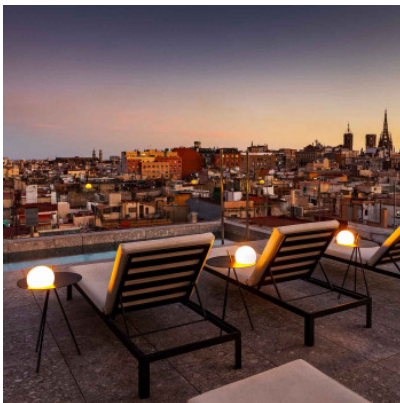

Estiluz Circ M-3725X

The LED exterior light Circ M-3725X by Estiluz is a side table with integrated LED light source and polyethylene diffuser. IP55 protection class.

black	779,00 € MSRP 920,00 €
MPN	037252670X
EAN	8432526294632

Bulbs	8W LED, 554 lm, 2700K, CRI>90.
Dimensions	Table diameter 42.5 cm, table height 56.3 cm, total height with diffuser 68.6 cm, base width 33.4 cm, base depth 28.2 cm, diffuser diameter 16 cm, diffuser height 12.6 cm.