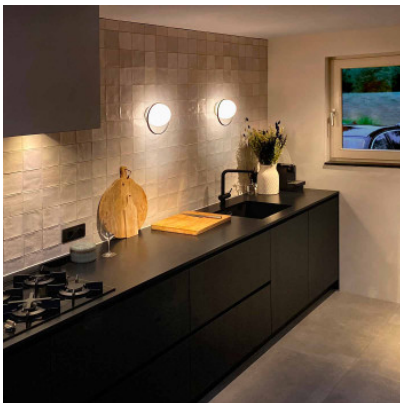

Estiluz Circ A-3722

The LED wall lamp Circ A-3722 by Estiluz consists of a glass diffuser and a delicate metallic ring. Dimmable light fixture for inside.

black	339,00 €-MSRP-428,00-€
MPN	03722670
EAN	8432526289591

matt gold	379,00 €-MSRP-469,00-€
MPN	037226170
EAN	8432526291389

Bulbs	10W LED, 730 lm, 2700K, CRI>90.
Dimensions	Height 22.4 cm, width 22.4 cm, depth 13.8 cm, diffuser diameter 16 cm, base diameter 12 cm.

26.04.2024 20:31:47

All prices shown include 19% VAT for deliveries to Deutschland excluding possible shipping costs.

Lumen Lighting Nostraforma GmbH & Co KG
Bodenseestr. 129 | DE-81243 München
FON: +49 (0) 89 820 80 62 0 | FAX: +49 (0) 89 820 80 62 200
MAIL: nostraforma@nostraforma.com | WEB: www.nostraforma.com
BANK: Stadtparkasse München | BLZ: 701 500 00 | KTO: 907 228 290
IBAN: DE 85 7015 0000 0907 2282 90 | BIC: SSKMDEMM

UST-ID: DE 813 992 226
Registergericht München HRA 88136
Persönlich haftende Gesellschafter
Nostraforma Verwaltungs GmbH
Registergericht München HRA 175844
Geschäftsführer: Cerchi Alexander, Cerchi Patrick, Cerchi Manuel