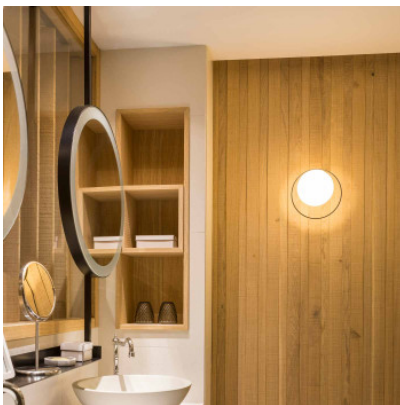

Estiluz Circ A-3722

The LED wall lamp Circ A-3722 by Estiluz consists of a glass diffuser and a delicate metallic ring. Dimmable light fixture for inside.

black	339,00 €-MSRP-428,00-€
MPN	03722670
EAN	8432526289591

matt gold	379,00 €-MSRP-469,00-€
MPN	037226170
EAN	8432526291389

Bulbs	10W LED, 730 lm, 2700K, CRI>90.
Dimensions	Height 22.4 cm, width 22.4 cm, depth 13.8 cm, diffuser diameter 16 cm, base diameter 12 cm.