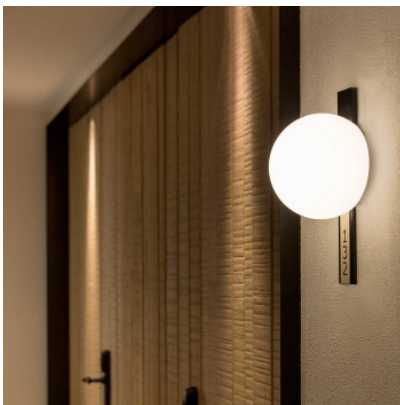

Estiluz Circ A-3720

The LED wall lamp Estiluz Circ A-3720 for the interior consists of a slender, vertical wall plate and a ball-shaped glass diffuser. Dimmable.

black	299,00 €-MSRP-351,00-€
MPN	037202670
EAN	8432526294465

matt gold	339,00 €-MSRP-401,00-€
MPN	037206170
EAN	8432526290078

Bulbs	10W LED, 730 lm, 2700K, CRI>90.
Dimensions	Total height 30 cm, total depth 13.9 cm, diffuser diameter 16 cm, base width 4 cm.

01.05.2024 8:58:01