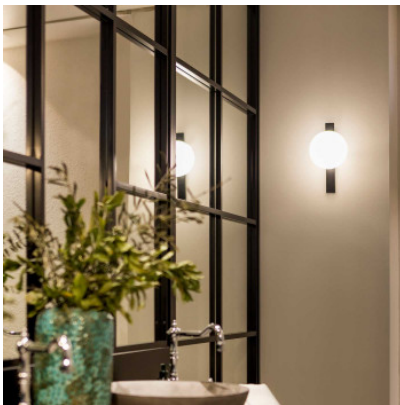

Estiluz Circ A-3720

The LED wall lamp Estiluz Circ A-3720 for the interior consists of a slender, vertical wall plate and a ball-shaped glass diffuser. Dimmable.

black	299,00 €-MSRP-351,00-€
MPN	037202670
EAN	8432526294465

matt gold	339,00 €-MSRP-401,00-€
MPN	037206170
EAN	8432526290078

Bulbs	10W LED, 730 lm, 2700K, CRI>90.
Dimensions	Total height 30 cm, total depth 13.9 cm, diffuser diameter 16 cm, base width 4 cm.

01.05.2024 8:58:01

All prices shown include 19% VAT for deliveries to Deutschland excluding possible shipping costs.

Lumen Lighting Nostraforma GmbH & Co KG
Bodenseestr. 129 | DE-81243 München
FON: +49 (0) 89 820 80 62 0 | FAX: +49 (0) 89 820 80 62 200
MAIL: nostraforma@nostraforma.com | WEB: www.nostraforma.com
BANK: Stadtparkasse München | BLZ: 701 500 00 | KTO: 907 228 290
IBAN: DE 85 7015 0000 0907 2282 90 | BIC: SSKMDEMM

UST-ID: DE 813 992 226
Registergericht München HRA 88136
Persönlich haftende Gesellschafter
Nostraforma Verwaltungs GmbH
Registergericht München HRA 175844
Geschäftsführer: Cerchi Alexander, Cerchi Patrick, Cerchi Manuel