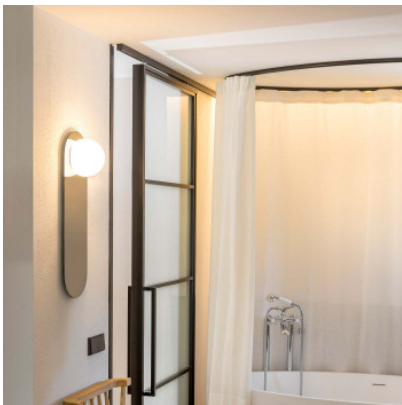

Estiluz Circ A-3703

Mirror and LED wall lamp at the same time: Circ A-3703 by Estiluz combines a ball-shaped glass diffuser with an elongated oval mirror. Dimmable.

colourless	509,00 €-MSRP-603,00-€
MPN	037030070_00
grey fumé	509,00 €-MSRP-603,00-€
MPN	037032370_23

Bulbs 10W LED, 730 lm, 2700K, CRI>90.
 Dimensions Mirror length 71 cm, mirror width 22 cm, diffuser diameter 16 cm, depth 14.5 cm.

25.04.2024 10:49:05

All prices shown include 19% VAT for deliveries to Deutschland excluding possible shipping costs.