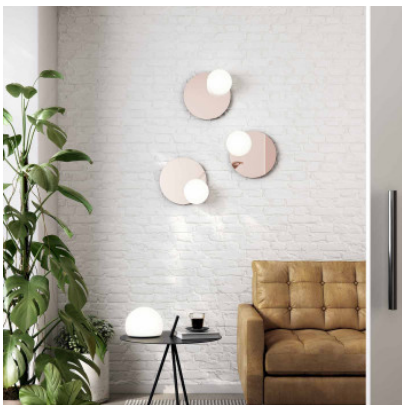

## Estiluz Circ A-3702

Circ A-3702 by Estiluz is a mirror and LED wall lamp in one. The glass diffuser is located sideways on the circular mirror surface. Dimmable.

bronze fumé	439,00 € <del>MSRP 512,00 €</del>
MPN	037026570_65
grey fumé	439,00 € <del>MSRP 512,00 €</del>
MPN	037022370_23

Bulbs 10W LED, 730 lm, 2700K, CRI>90.  
 Dimensions Mirror diameter 30 cm, diffuser diameter 16 cm, depth 14.5 cm.

26.04.2024 17:18:21

All prices shown include 19% VAT for deliveries to Deutschland excluding possible shipping costs.