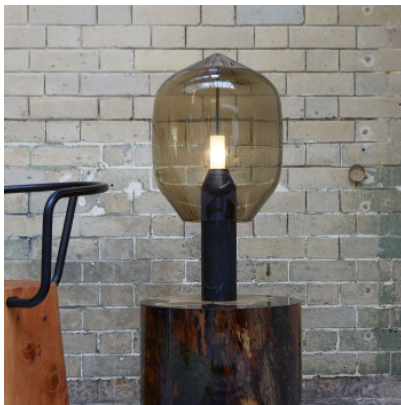

Established & Sons Lighthouse T1

The Lighthouse table lamp by Established & Sons combines a cylindrical marble base with a shade in blown glass, held by an aluminium arm.

| | |
|----------------------------|---------------------------------------|
| white marble / amber glass | 4.929,00 € MSRP 5.474,00 € |
| MPN | 6221+6224 |

| | |
|---------------------------|---------------------------------------|
| black marble / grey glass | 5.729,00 € MSRP 6.367,00 € |
| MPN | 6219+6223 |

Bulbs
Dimensions

1 x max. 75W G9 halogen lamp.
Height 69.5 cm, diameter 37 cm, cable length 225 cm, base diameter 10 cm, shade height 46.5 cm. Weight 10.3 kg.