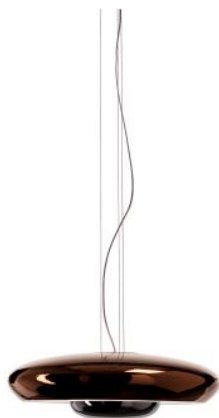

Established & Sons Corona S2

The Corona suspension by Established & Sons appeals with soft curves and a fascinating mixture of materials: glass, ceramics and stainless steel. Downward lighting.

matt white	€ 1.987,00
delivery time 21 days	Prepayment -5%: € 1.887,65
MPN	1731
This luminaire is compatible with bulbs of the energy classes*	A++, A+, A, B, C, D, E

metallized copper	€ 2.225,00
delivery time 21 days	Prepayment -5%: € 2.113,75
MPN	1619
This luminaire is compatible with bulbs of the energy classes*	A++, A+, A, B, C, D, E

Brand	Established & Sons
Collection	Established & Sons Corona
Designer	Pam West & Matt Edmonds (Frank)
Bulbs	1 x max. 75W G9 halogen lamp.
Dimensions	Diameter 49 cm, height 17 cm, cable length max. 200 cm.