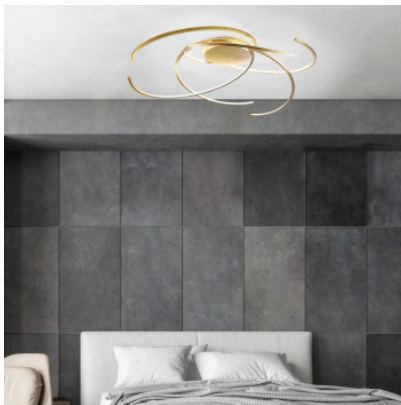

## Escale Space ø 80 cm

LED ceiling light Escale Space with a diameter of 80 cm made of polished aluminium. Arms positioned all around with integrated light source for uniform room light. Dimmable trailing edge.

aluminum brushed	1.249,00 €
MPN	44380209
EAN	4011895432681
Luminous flux (lm)	4200
black	1.249,00 €
MPN	89280209
EAN	4011895491923
Luminous flux (lm)	4200
white	1.249,00 €
MPN	44480209
EAN	4011895432704
Luminous flux (lm)	4200
gold leaf	1.649,00 €
MPN	45280209
EAN	4011895433237
Luminous flux (lm)	4200