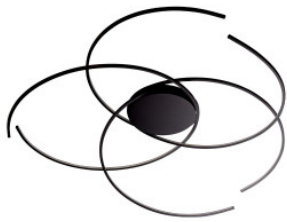

## Escale Space ø 100 cm

LED ceiling light Escale Space with a diameter of 100 cm made of polished aluminium. Arms positioned all around with integrated light source for uniform room light. Dimmable trailing edge.

aluminum brushed	1.649,00 €
MPN	44380309
EAN	4011895443984
Luminous flux (lm)	5000

black	1.649,00 €
MPN	89280309
EAN	4011895491954
Luminous flux (lm)	5000

white	1.649,00 €
MPN	44480309
EAN	4011895443991
Luminous flux (lm)	5000