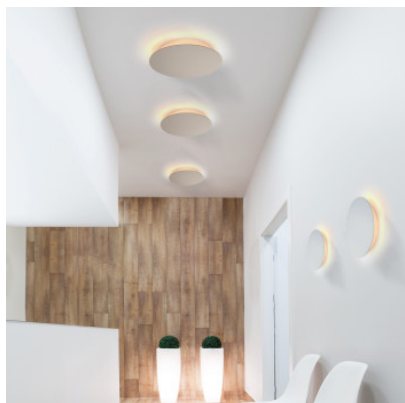

Escale Blade ø 34 cm

LED wall/ceiling light Escale Blade with a diameter of 34 cm made of anodized or coated aluminum. Indirect and glare-free lighting. Dimmable trailing edge.

anthracite	449,00 €
MPN	86880109
EAN	4011895481948
Luminous flux (lm)	2000
black matt	449,00 €
MPN	10580109
EAN	4011895513854
Luminous flux (lm)	2000
white	449,00 €
MPN	68980109
EAN	4011895470157
Luminous flux (lm)	2000
anodized bronze	499,00 €
MPN	11480109
EAN	4011895514783
Luminous flux (lm)	2000
anodized matt silver	499,00 €
MPN	68880109
EAN	4011895470119
Luminous flux (lm)	2000
anodized taupe	499,00 €
MPN	86780109
EAN	4011895481900
Luminous flux (lm)	2000
concrete look	499,00 €
MPN	69080109
EAN	4011895470195
Luminous flux (lm)	2000
gold leaf	569,00 €
MPN	86680109
EAN	4011895481863
Luminous flux (lm)	2000