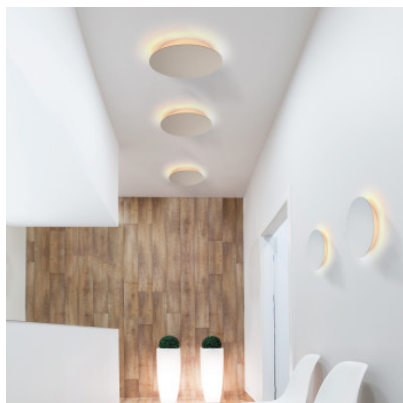

Escale Blade ø 18 cm

LED wall/ceiling light Escale Blade with a diameter of 18 cm made of anodized or coated aluminum. Indirect and glare-free lighting. Dimmable trailing edge.

anthracite	259,00 €
MPN	86860109
EAN	4011895495815
Luminous flux (lm)	900
black matt	259,00 €
MPN	10560109
EAN	4011895513816
Luminous flux (lm)	900
white	259,00 €
MPN	68960109
EAN	4011895495693
Luminous flux (lm)	900
anodized bronze	299,00 €
MPN	11460109
EAN	4011895514745
Luminous flux (lm)	900
anodized matt silver	299,00 €
MPN	68860109
EAN	4011895495686
Luminous flux (lm)	900
anodized taupe	299,00 €
MPN	86760109
EAN	4011895495754
Luminous flux (lm)	900
concrete look	299,00 €
MPN	69060109
EAN	4011895495716
Luminous flux (lm)	900
gold leaf	339,00 €
MPN	86660109
EAN	4011895495730
Luminous flux (lm)	900