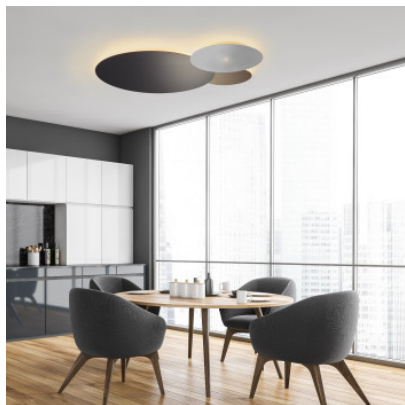

Escale Blade Spot ø 44 cm

LED ceiling light Escale Blade Spot with 44 cm diameter made of anodized or coated aluminum. Indirect and glare-free lighting with spotlight. Dimmable trailing edge.

anthracite	779,00 €
MPN	14980209
EAN	4011895519917
Luminous flux (lm)	3320
black	779,00 €
MPN	15080209
EAN	4011895519924
Luminous flux (lm)	3320
white	779,00 €
MPN	11980209
EAN	4011895519870
Luminous flux (lm)	3320
anodized bronze	829,00 €
MPN	15180209
EAN	4011895519955
Luminous flux (lm)	3320
anodized matt silver	829,00 €
MPN	11780209
EAN	4011895519856
Luminous flux (lm)	3320
anodized taupe	829,00 €
MPN	14880209
EAN	4011895519900
Luminous flux (lm)	3320
concrete look	829,00 €
MPN	12080209
EAN	4011895519887
Luminous flux (lm)	3320
gold leaf	879,00 €
MPN	14780209
EAN	4011895519894
Luminous flux (lm)	3320

Bulbs LED strip - 18.5 W - 2,500 lm, LED spot - 12 W - 820 lm - 40°