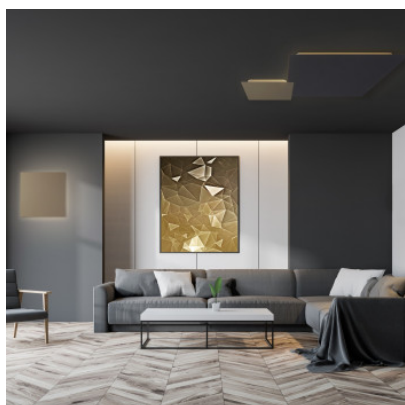

Escale Blade-Q 44 cm

LED wall/ceiling light Escale Blade-Q with 44 x 44 cm made of anodised or coated aluminium. Indirect and glare-free lighting. Dimmable trailing edge.

anthracite	499,00 €
MPN	16380209
EAN	4011895518156
Luminous flux (lm)	3400
black	499,00 €
MPN	16580209
EAN	4011895518194
Luminous flux (lm)	3400
white	499,00 €
MPN	15980209
EAN	4011895518033
Luminous flux (lm)	3400
concrete look	549,00 €
MPN	16080209
EAN	4011895518071
Luminous flux (lm)	3400
silver	549,00 €
MPN	15880209
EAN	4011895517999
Luminous flux (lm)	3400
taupe anodized	549,00 €
MPN	16280209
EAN	4011895518118
Luminous flux (lm)	3400