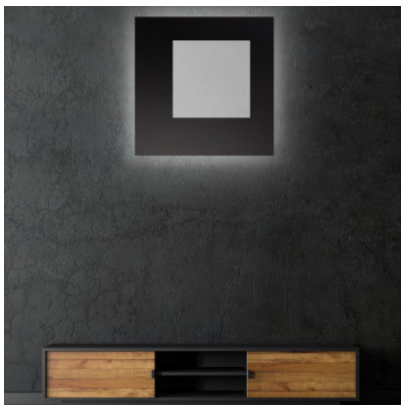

Escale Blade Open-Q 79 cm

LED wall/ceiling light Escale Blade Open-Q with 79 x 79 cm made of anodised or coated aluminium. Indirect and glare-free lighting. Dimmable trailing edge.

anthracite	1.099,00 €
MPN	16380409
EAN	4011895518170
Luminous flux (lm)	12300
black	1.099,00 €
MPN	16580409
EAN	4011895518217
Luminous flux (lm)	12300
white	1.099,00 €
MPN	15980409
EAN	4011895518057
Luminous flux (lm)	12300
concrete look	1.199,00 €
MPN	16080409
EAN	4011895518095
Luminous flux (lm)	12300
silver	1.199,00 €
MPN	15880409
EAN	4011895518019
Luminous flux (lm)	12300
taupe anodized	1.199,00 €
MPN	16280409
EAN	4011895518132
Luminous flux (lm)	12300