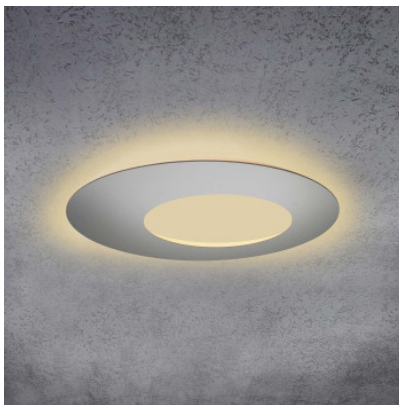

## Escale Blade Open ø 79 cm

LED wall/ceiling light Escale Blade Open with a diameter of 79 cm made of anodized or coated aluminum. Indirect and glare-free lighting. Dimmable trailing edge.

|                      |               |
|----------------------|---------------|
| anthracite           | 1.079,00 €    |
| MPN                  | 90380409      |
| EAN                  | 4011895492913 |
| Luminous flux (lm)   | 9900          |
| black matt           | 1.079,00 €    |
| MPN                  | 10680409      |
| EAN                  | 4011895514066 |
| Luminous flux (lm)   | 9900          |
| white                | 1.079,00 €    |
| MPN                  | 89880409      |
| EAN                  | 4011895492869 |
| Luminous flux (lm)   | 9900          |
| anodised bronze      | 1.249,00 €    |
| MPN                  | 11580409      |
| EAN                  | 4011895514905 |
| Luminous flux (lm)   | 9900          |
| anodized matt silver | 1.249,00 €    |
| MPN                  | 89780409      |
| EAN                  | 4011895492562 |
| Luminous flux (lm)   | 9900          |
| anodized taupe       | 1.249,00 €    |
| MPN                  | 90280409      |
| EAN                  | 4011895492906 |
| Luminous flux (lm)   | 9900          |
| concrete look        | 1.249,00 €    |
| MPN                  | 89980409      |
| EAN                  | 4011895492876 |
| Luminous flux (lm)   | 9900          |
| gold leaf            | 1.369,00 €    |
| MPN                  | 90180409      |
| EAN                  | 4011895492890 |
| Luminous flux (lm)   | 9900          |

Dimensions

aperture diameter 44 cm