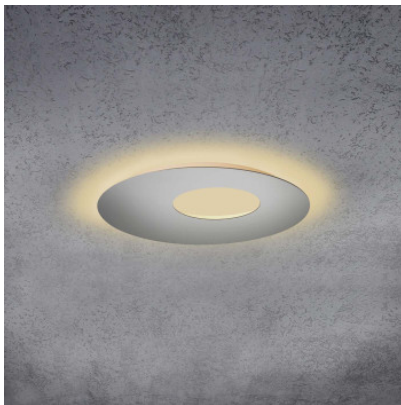

Escale Blade Open ø 59 cm

LED wall/ceiling light Escale Blade Open with a diameter of 59 cm made of anodized or coated aluminum. Indirect and glare-free lighting. Dimmable trailing edge.

anthracite	869,00 €
MPN	90380309
EAN	4011895492623
Luminous flux (lm)	6700
black matt	869,00 €
MPN	10680309
EAN	4011895514059
Luminous flux (lm)	6700
white	869,00 €
MPN	89880309
EAN	4011895492579
Luminous flux (lm)	6700
anodized bronze	969,00 €
MPN	11580309
EAN	4011895514882
Luminous flux (lm)	6700
anodized matt silver	969,00 €
MPN	89780309
EAN	4011895492555
Luminous flux (lm)	6700
anodized taupe	969,00 €
MPN	90280309
EAN	4011895492616
Luminous flux (lm)	6700
concrete look	969,00 €
MPN	89980309
EAN	4011895492586
Luminous flux (lm)	6700
gold leaf	1.079,00 €
MPN	90180309
EAN	4011895492609
Luminous flux (lm)	6700

Dimensions

aperture diameter 24 cm