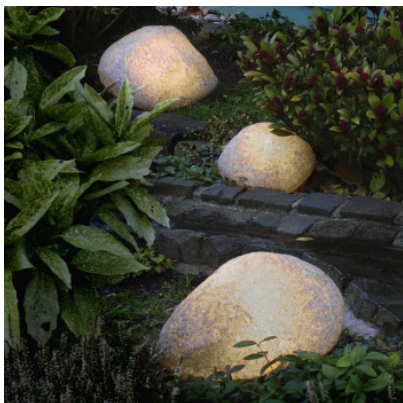

Epstein-Design Steinleuchte

The floor lamp Epstein-Design made in Germany looks like a luminous stone and lights the paths at night. From white or granit grey polyethylene, in various sizes.

27cm, Alabaster	159,00 € MSRP 179,00 €
MPN	80305
EAN	4251908212095
27cm, granite	189,00 € MSRP 209,00 €
MPN	40305
EAN	4251908208135
40cm, Alabaster	199,00 € MSRP 229,00 €
MPN	80405
EAN	4251908212156
40cm, granite	229,00 € MSRP 259,00 €
MPN	40405
EAN	4251908208203
47cm, Alabaster	239,00 € MSRP 269,00 €
MPN	80505
EAN	4251908212224
47cm, granite	269,00 € MSRP 299,00 €
MPN	40505
EAN	4251908208289