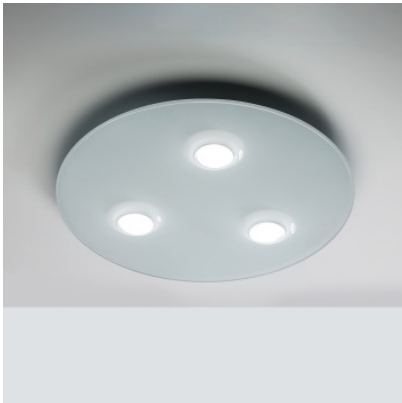

Elesi Luce Mir 00702 Ceiling Light

The Elesi Luce Mir ceiling lamp with three light sources consists of a round, glass plate covered with diverse decorations in the back. Integrated, warm white LED lamps.

white	439,00 €
MPN	00702XXDHXXBB
gold leaf	459,00 €
MPN	00702XXDHXXFO
silver leaf	459,00 €
MPN	00702XXDHXXFA

Bulbs 19.5W LED, 2310 lm, 2700K.
Dimensions Diameter 40 cm, height 4.5 cm.