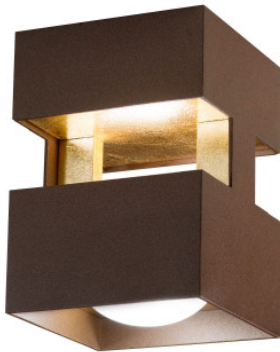

Elesi Luce Game 00301 Ceiling Light

LED ceiling lamp Elesi Luce Game made of painted or refined metal. Light emission on both sides for direct and indirect lighting. Dimmable trailing edge.

white (exhibit)	179,00 € MSRP 308,00 €
MPN	00301BBDWXXX

Bulbs	Uplight: 3.1W LED, 444 lm, 3000K. Downlight: 11.1W LED, 1,270 lm, 3000K.
Dimensions	Width 10 cm, depth 10 cm, height 14 cm.

19.05.2024 19:51:58

All prices shown include 19% VAT for deliveries to Deutschland excluding possible shipping costs.