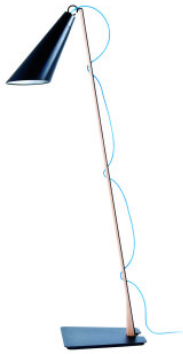

Domus Pit Floor Lamp

black metal shade, anthracite cable	759,00 €-MSRP-795,00-€
MPN	6964.6987
EAN	4029628820940
black metal shade, cable red	759,00 €-MSRP-795,00-€
MPN	6964.6985
EAN	4029628820490
black metal shade, silver-grey cable	759,00 €-MSRP-795,00-€
MPN	6964.6986
EAN	4029628820933
white metal shade, cable red	759,00 €-MSRP-795,00-€
MPN	6864.6885
EAN	4029628820476
white metal shade, silver-grey cable	759,00 €-MSRP-795,00-€
MPN	6864.6886
EAN	4029628821756

Bulbs
Dimensions

1 x max. 75W E27 halogen lamp.
Height 152 cm, shade diameter 5 - 20 cm.

03.05.2024 17:56:55

All prices shown include 19% VAT for deliveries to Deutschland excluding possible shipping costs.