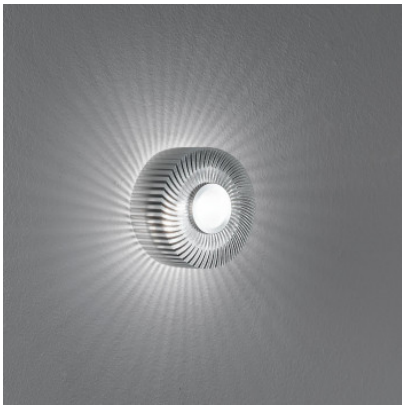

DLS Lighting Taifun Recessed Light

The wall or ceiling light from aluminium Taifun by DLS Lighting produces an especially elegant effect and looks like a luminous typhoon.

brushed aluminium

39,00 € ~~MSRP 55,00 €~~

MPN

D421

Bulbs

1 x max. 20W 12V G4 halogen lamp.

Dimensions

Width 9 cm, visible height 9 cm, recessed depth 5 cm, cut-out diameter 5 cm.

03.05.2024 2:30:34

All prices shown include 19% VAT for deliveries to Deutschland excluding possible shipping costs.