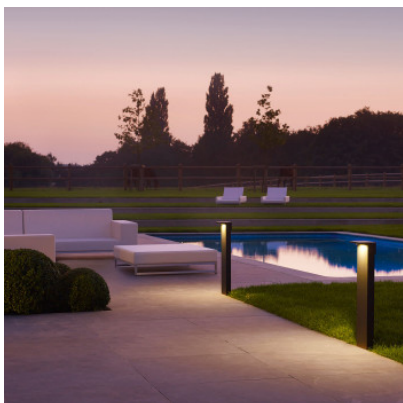

Delta Light Oblix 70

LED bollard light Oblix by Delta Light with a height of 71 cm of metal for generous downwards directed light. Non-dimmable. IP55.

aluminium grey	609,00 € ~~MSRP 766,00 €~~
MPN	220 77 811 930 A
EAN	5414823234187

dark grey	609,00 € ~~MSRP 766,00 €~~
MPN	220 77 811 930 N
EAN	5414823234194

Bulbs	7.1W LED 100-240V, 3.000K, 812lm, CRI>90.
Dimensions	Height 71 cm, width 15 cm, depth max. 12 cm, weight 3.5 kg.

25.04.2024 23:50:07

All prices shown include 19% VAT for deliveries to Deutschland excluding possible shipping costs.