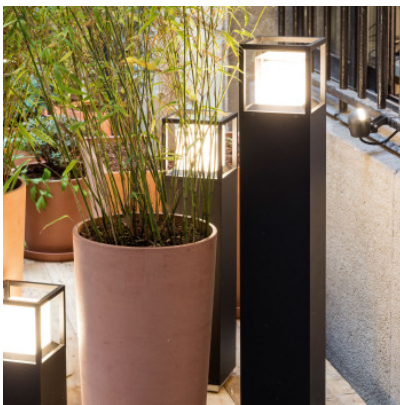

Delta Light Montur S P 90 LED

LED bollard light Montur S P 90 by Delta Light of metal with diffuser of opaline glass for evenly spread light. Non-dimmable. IP55.

black	839,00 €-MSRP 1.046,00 €
MPN	232 492 83 B
EAN	5414823181054

Bulbs	6.3W LED 100-240V, 3.000K, 925 lm, CRI>90.
Dimensions	Length 15 cm, width 15 cm, height 92 cm, weight 7 kg.

25.04.2024 20:07:06

All prices shown include 19% VAT for deliveries to Deutschland excluding possible shipping costs.