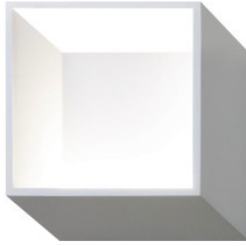

Delta Light Forty-5

The minimalist wall lamp Forty-5 by Delta Light consists of pure geometry and wonderful light. Its white metallic body is oriented to the right or to the left. For indirect light.

directed to the right	229,00 € MSRP 377,00 €
MPN	278 71 12 R W
EAN	5414823164842

Bulbs	1 x 6.3W LED Cluster, 3,000 K, 420 lm, 350mA-DC.
Dimensions	Height 254 mm, width 254mm, depth 54 mm.

04.05.2024 19:45:08

All prices shown include 19% VAT for deliveries to Deutschland excluding possible shipping costs.