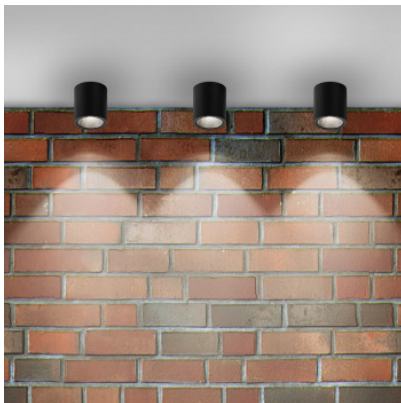

## Delta Light Boxy R DIM8

LED ceiling lamp Boxy R by Delta Light with cylindrical aluminium casing in several colour combinations for focussed accent lighting. Illumination angle 33 degrees. Dimmable reverse phase control. IP53.

black / black	249,00 €-MSRP-307,00-€
MPN	251 70 811 922 ED8 B-B
EAN	5414823242830
white / black	249,00 €-MSRP-307,00-€
MPN	251 70 811 922 ED8 W-B
EAN	5414823242854
white / white	249,00 €-MSRP-307,00-€
MPN	251 70 811 922 ED8 W-W
EAN	5414823242861
black / gold matt	259,00 €-MSRP-327,00-€
MPN	251 70 811 922 ED8 B-MMAT
EAN	5414823242847
black / bronze	279,00 €-MSRP-344,00-€
MPN	251 70 811 922 ED8 B-FBR
EAN	5414823275876
black / gold	279,00 €-MSRP-344,00-€
MPN	251 70 811 922 ED8 B-FG
EAN	5414823275883

Bulbs 10.4W LED 220-240V, 2.700K, 1083 lm, CRI>90.  
 Dimensions Diameter 9 cm, height 10 cm, weight 0.6 kg.