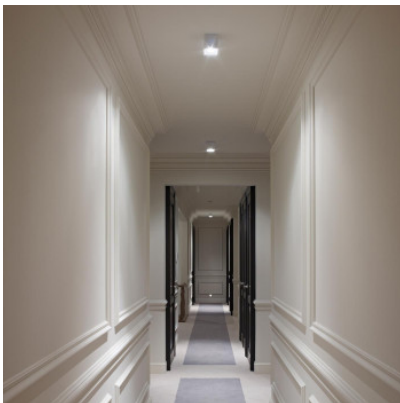

Delta Light Boxy L+

LED ceiling lamp Boxy L+ by Delta Light with cubic casing of aluminium in black or white for focussed accent lighting. Illumination angle of 33 degrees. Dimmable reverse phase control. IP53.

black, 2700K	239,00 €-MSRP-302,00-€
MPN	251 67 811 922 ED8 B-B
EAN	5414823242540

black, 3000K	239,00 €-MSRP-303,00-€
MPN	251 67 811 932 ED8 B-B
EAN	5414823242632

white, 2700K	239,00 €-MSRP-302,00-€
MPN	251 67 811 922 ED8 W-W
EAN	5414823231872

white, 3000K	239,00 €-MSRP-303,00-€
MPN	251 67 811 932 ED8 W-W
EAN	5414823242663

Bulbs 7.1W LED, 2700K / 3000K, 774 lm / 812 lm, CRI>90.
Dimensions Height 9 cm, width 8 cm, depth 8 cm, weight 0.5 kg.

25.04.2024 16:40:32

All prices shown include 19% VAT for deliveries to Deutschland excluding possible shipping costs.