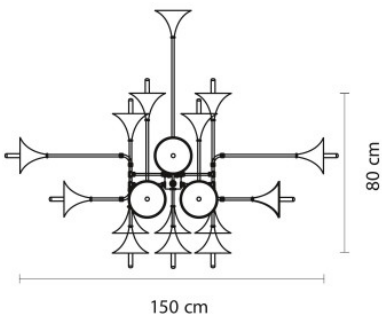

## Delightfull Botti

The extraordinary Botti pendant lamp by Delightfull is made of gold-plated brass and represents a striking decorative presence in any room.

ø 150 cm MPN	7.430,00 € BOTTI150SUSPENSION
ø 90 cm MPN	9.675,00 € BOTTI90SUSPENSION
ø 250 cm MPN	14.150,00 € BOTTI250SUSPENSION

Bulbs 24 x max. 40W E27 incandescent lamps.  
Dimensions Botti 90: Height 60 cm, diameter 90 cm, pole height 70 cm. Botti 150: Height 80 cm, diameter 150 cm, pole height 70 cm. Botti 250: Height 180 cm, diameter 250 cm, pole height on request.