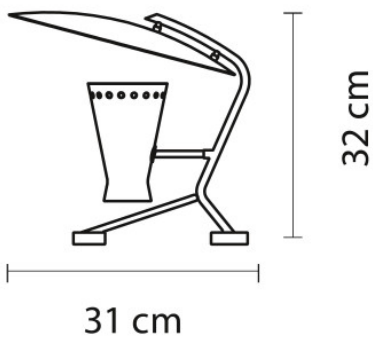

1 x max. 40W E14 incandescent lamp.
Height 32 cm, width 31 cm, depth 34 cm.
BARRYTABLE

28.04.2024 9:24:33

All prices shown include 19% VAT for deliveries to Deutschland excluding possible shipping costs.