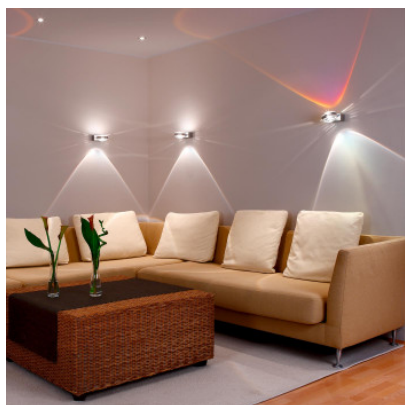

DeLight Logos LED 12 wall lamp WAV 2x6W satined glass disc/clear lens

The DeLight Logos 12 LED WAV wall lamp has two efficient LED for brilliant effects. It is orientable and features a satined disc and a clear lens. Dimmable.

graphite grey MPN	479,00 € 882013BGR+813011+813019
matt brushed aluminium MPN	479,00 € 882013BA+813011+813019
chrome MPN	514,00 € 882013BC+813011+813019
base in graphite grey, lense ring in chrome MPN	573,00 € 882013BGRC+813011+813019
base in graphite grey, lense ring in gold MPN	573,00 € 882013BGRG+813011+813019
glossy gold MPN	573,00 € 882013BG+813011+813019
Bulbs	2 x 6W LED 3,000K.
Dimensions	Width 110 mm, height 60 mm, depth 170 mm.