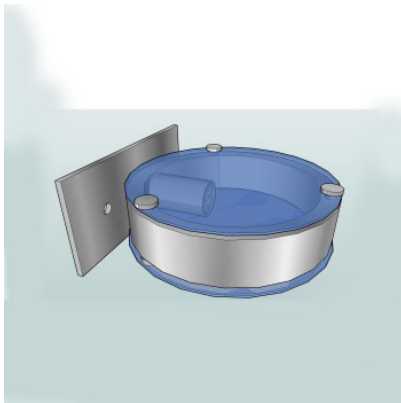

DeLight Logos 12 recessed wall lamp WET satined glass disc/clear lens

The Logos 12 WET recessed lamp to install in the wall has a satined glass disc and a clear lens. The head rotates full range. External transformer included. Dimmable.

matt brushed aluminium	379,00 €
MPN	882021BA+813011+813019
chrome	400,00 €
MPN	882021BC+813011+813019
base in graphite grey, lense ring in chrome	429,00 €
MPN	882021BGRC+813011+813019
graphite grey	429,00 €
MPN	882021BGR+813011+813019

Bulbs 1 x max. 50W 12V GY6.35 halogen lamp.
 Dimensions Width 110 mm, height 60 mm, depth 170 mm.