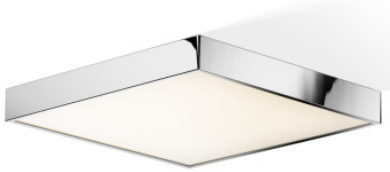

Decor Walther Cut 40 N

LED ceiling light Decor Walther Cut 40 N made of coated metal and satin diffuser made of acrylic glass. Dimmable trailing edge. IP44.

black matt	829,00 € MSRP 869,00 €
MPN	0218960
EAN	4252005703226
Luminous flux (lm)	3341
white matt	829,00 € MSRP 869,00 €
MPN	0218950
EAN	4252005703219
Luminous flux (lm)	3341
chrome	899,00 € MSRP 950,00 €
MPN	0218900
EAN	4250412869078
Luminous flux (lm)	3341
satined nickel	899,00 € MSRP 950,00 €
MPN	0218934
EAN	4250412869085
Luminous flux (lm)	3341