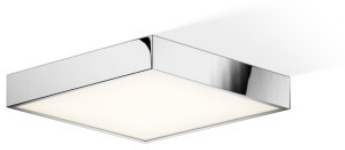

Decor Walther Cut 30 N

LED ceiling light Decor Walther Cut 30 N made of coated metal and satin diffuser made of acrylic glass. Dimmable trailing edge. IP44.

black matt	689,00 €-MSRP 726,00 €
MPN	0218860
EAN	4252005703202
Luminous flux (lm)	3100
white matt	689,00 €-MSRP 726,00 €
MPN	0218850
EAN	4252005703196
Luminous flux (lm)	3100
chrome	749,00 €-MSRP 788,00 €
MPN	0218800
EAN	4250412869030
Luminous flux (lm)	3100
satined nickel	749,00 €-MSRP 788,00 €
MPN	0218834
EAN	4250412869047
Luminous flux (lm)	3100