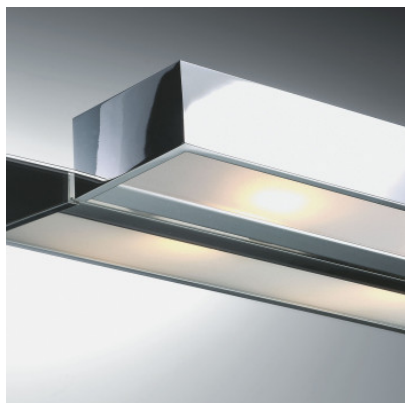

Decor Walther Box 1-40 N

LED wall and mirror clip-on light Decor Walther Box 1-40 N made of coated brass and satin acrylic glass. Dimmable trailing edge. IP44.

black matt	519,00 €-MSRP-543,00-€
MPN	0420360
EAN	4250412871279
Luminous flux (lm)	3100
white matt	519,00 €-MSRP-543,00-€
MPN	0420350
EAN	4250412871286
Luminous flux (lm)	3100
chrome	539,00 €-MSRP-564,00-€
MPN	0420300
EAN	4250412866107
Luminous flux (lm)	3100
nickel satined	539,00 €-MSRP-564,00-€
MPN	0420334
EAN	4250412866114
Luminous flux (lm)	3100
gold	609,00 €-MSRP-639,00-€
MPN	0420320
EAN	4250412871248
Luminous flux (lm)	3100
gold matt	609,00 €-MSRP-639,00-€
MPN	0420382
EAN	4250412871255
Luminous flux (lm)	3100
rosé gold	609,00 €-MSRP-639,00-€
MPN	0420316
EAN	4250412871262
Luminous flux (lm)	3100