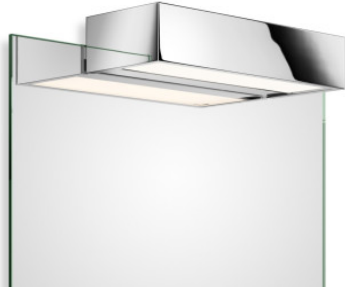

Decor Walther Box 1-25 N

LED wall and mirror clip-on light Decor Walther Box 1-25 N made of coated brass and satin acrylic glass. Dimmable trailing edge. IP44.

black matt	429,00 €-MSRP-453,00-€
MPN	0420260
EAN	4250412871194
Luminous flux (lm)	2646
white matt	429,00 €-MSRP-453,00-€
MPN	0420250
EAN	4250412871200
Luminous flux (lm)	2646
chrome	459,00 €-MSRP-484,00-€
MPN	0420200
EAN	4250412866084
Luminous flux (lm)	2646
nickel satined	459,00 €-MSRP-484,00-€
MPN	0420234
EAN	4250412866091
Luminous flux (lm)	2646
gold	509,00 €-MSRP-533,00-€
MPN	0420220
EAN	4250412871217
Luminous flux (lm)	2646
gold matt	509,00 €-MSRP-533,00-€
MPN	0420282
EAN	4250412871224
Luminous flux (lm)	2646
rosé gold	509,00 €-MSRP-533,00-€
MPN	0420216
EAN	4250412871231
Luminous flux (lm)	2646