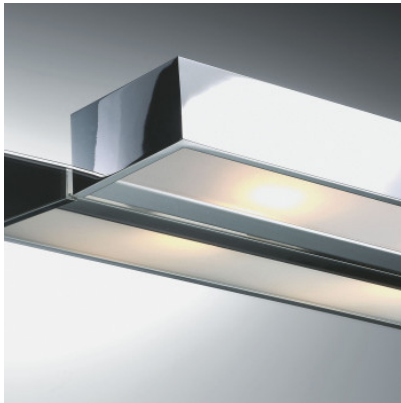

Decor Walther Box 1-25 N

LED wall and mirror clip-on light Decor Walther Box 1-25 N made of coated brass and satin acrylic glass. Dimmable trailing edge. IP44.

black matt	429,00 €-MSRP-453,00-€
MPN	0420260
EAN	4250412871194
Luminous flux (lm)	2646
white matt	429,00 €-MSRP-453,00-€
MPN	0420250
EAN	4250412871200
Luminous flux (lm)	2646
chrome	459,00 €-MSRP-484,00-€
MPN	0420200
EAN	4250412866084
Luminous flux (lm)	2646
nickel satined	459,00 €-MSRP-484,00-€
MPN	0420234
EAN	4250412866091
Luminous flux (lm)	2646
gold	509,00 €-MSRP-533,00-€
MPN	0420220
EAN	4250412871217
Luminous flux (lm)	2646
gold matt	509,00 €-MSRP-533,00-€
MPN	0420282
EAN	4250412871224
Luminous flux (lm)	2646
rosé gold	509,00 €-MSRP-533,00-€
MPN	0420216
EAN	4250412871231
Luminous flux (lm)	2646