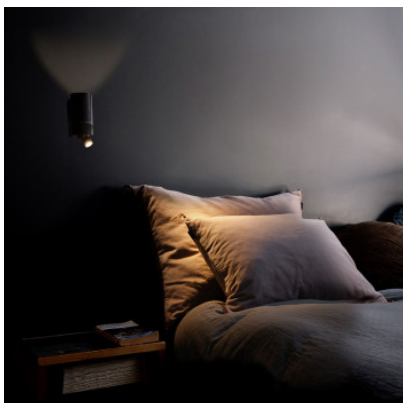

DCWéditions Vision 20/20 OMNI SW

LED wall lamp DCWéditions Vision 20/20 OMNI of aluminium. Indirect light distribution upwards (switchable) and tiltable spot light for concentrated light downwards (dimnable). With rotary dimmer and switch on body.

black	393,00 €
MPN	VISION 20-20 OMNI SW BL
EAN	3700677652041

Bulbs	8.5W LED 220-240V, 2700K, 327 lm.
Dimensions	Height 12.05 cm, diameter 6 cm, weight 0.7 kg.

06.05.2024 6:35:25

All prices shown include 19% VAT for deliveries to Deutschland excluding possible shipping costs.