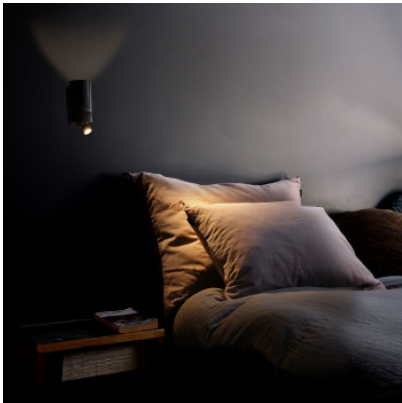

DCWéditions Vision 20/20 OMNI

LED wall lamp DCWéditions Vision 20/20 OMNI of aluminium. Indirect light distribution upwards and tiltable spot light for concentrated light downwards. With rotary dimmer on the light body.

black	386,00 €
MPN	VISION 20-20 OMNI BL
EAN	3700677646798

Bulbs	8.5W LED 220-240V, 2700K, 327 lm.
Dimensions	Height 12.05 cm, diameter 6 cm, weight 0.7 kg.

04.05.2024 8:37:30

All prices shown include 19% VAT for deliveries to Deutschland excluding possible shipping costs.