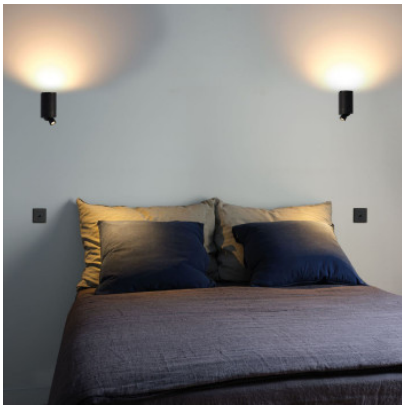

DCWéditions Vision 20/20 OMNI

LED wall lamp DCWéditions Vision 20/20 OMNI of aluminium. Indirect light distribution upwards and tiltable spot light for concentrated light downwards. With rotary dimmer on the light body.

black	386,00 €
MPN	VISION 20-20 OMNI BL
EAN	3700677646798

Bulbs	8.5W LED 220-240V, 2700K, 327 lm.
Dimensions	Height 12.05 cm, diameter 6 cm, weight 0.7 kg.

04.05.2024 8:37:30

All prices shown include 19% VAT for deliveries to Deutschland excluding possible shipping costs.